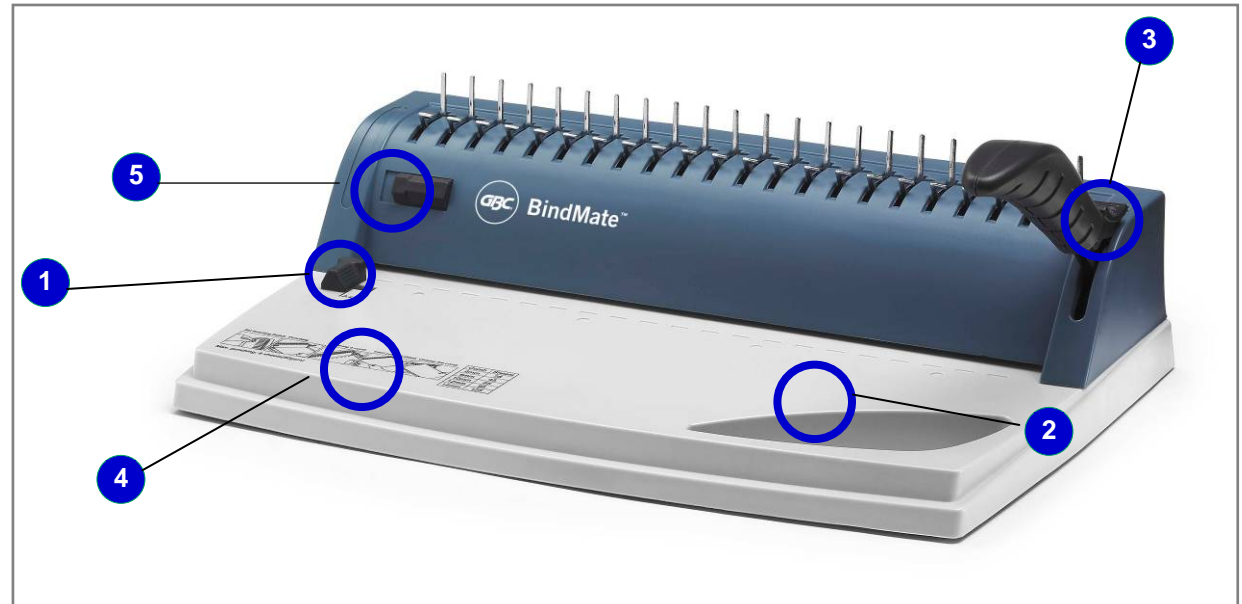

GBC BindMate®

Portable comb binding machine, perfect for the home and small office. Light and user friendly, the BindMate is ideal for reports, school projects and presentations.

- **Compact** desktop comb binder for home and light office use.
- Punch Capacity: 8 sheets(80 gsm)
- Binds up to 125 sheets (80 gsm)
- Desktop – lightweight design
- Easy access clippings tray at the back of the machine.

Features & Benefits

- Paper Edge Guide**
 - A4
- Carry Handle**
 - For portable comb binding
- Comb Opening Stop**
 - Keeps combs open ready for binding
- Quick Starter Guide**
 - Simple and clear operating instructions
- Punch selector for comb or 4 hole punch**
 - Simply slide the switch to change the punch pattern from comb binding to 4hole punch.